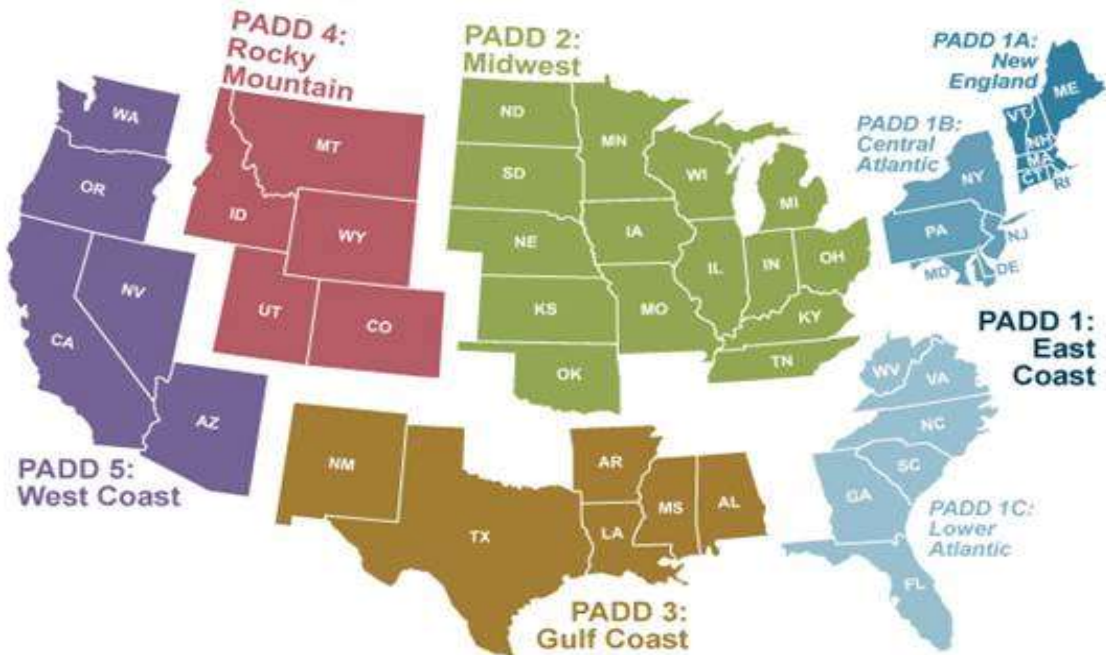

States by PADD region for on-highway diesel

PADD - Petroleum Administration for Defense Districts
U.S. Energy Information Administration Form EIA-888