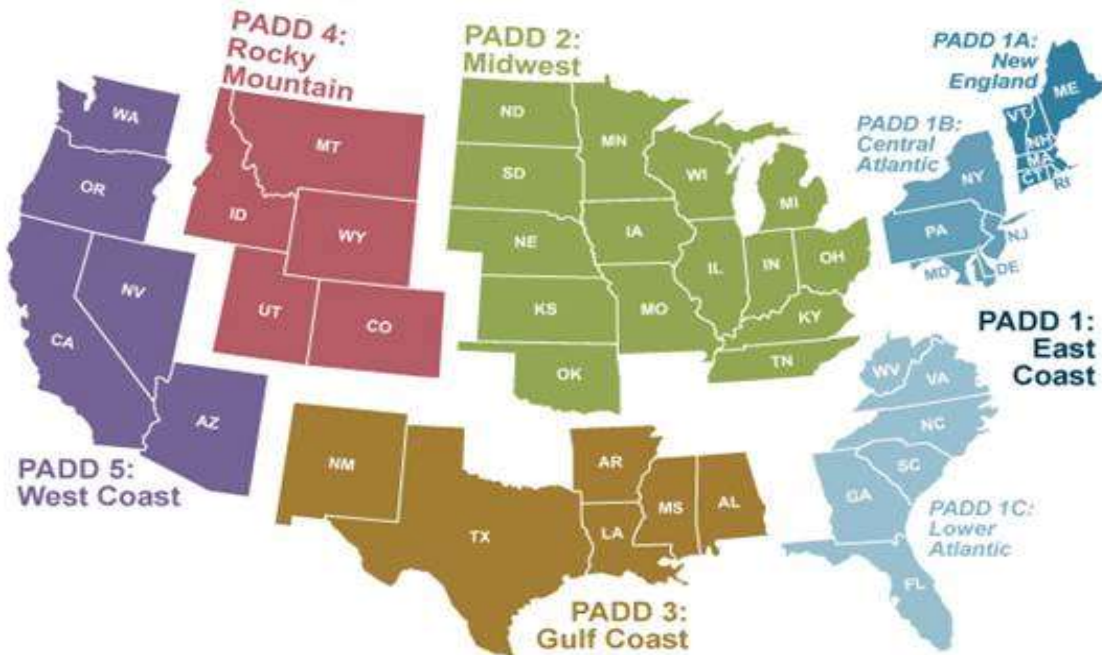

States by PADD region for on-highway diesel

PADD - Petroleum Administration for Defense Districts
U.S. Energy Information Administration Form EIA-888