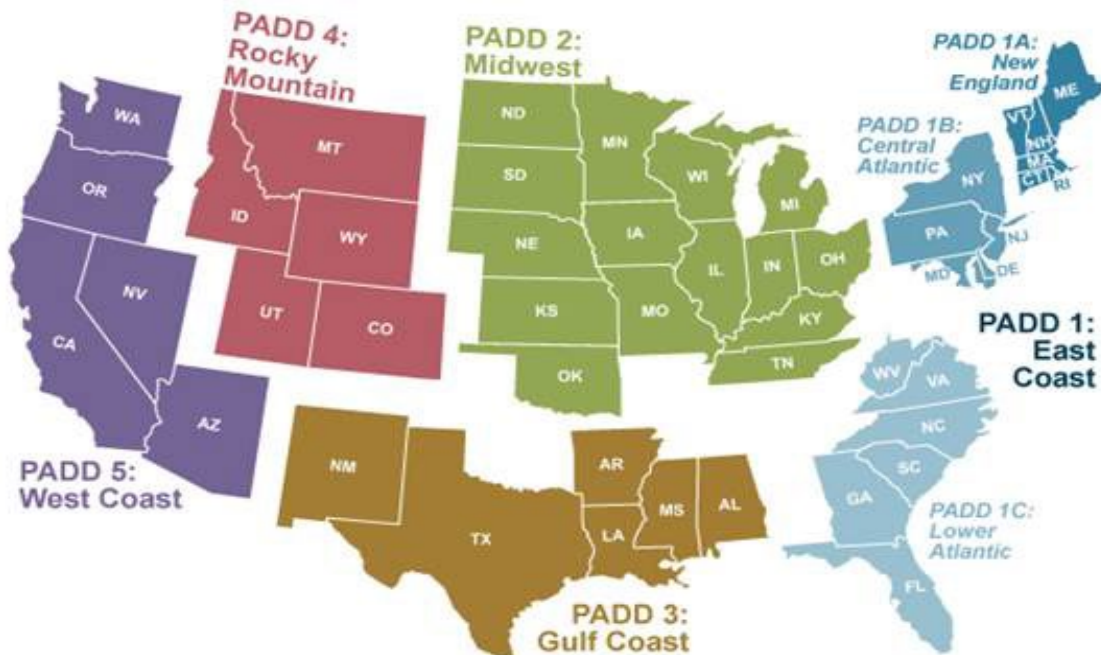

States by PADD region for on-highway diesel

PADD - Petroleum Administration for Defense Districts
U.S. Energy Information Administration Form EIA-888