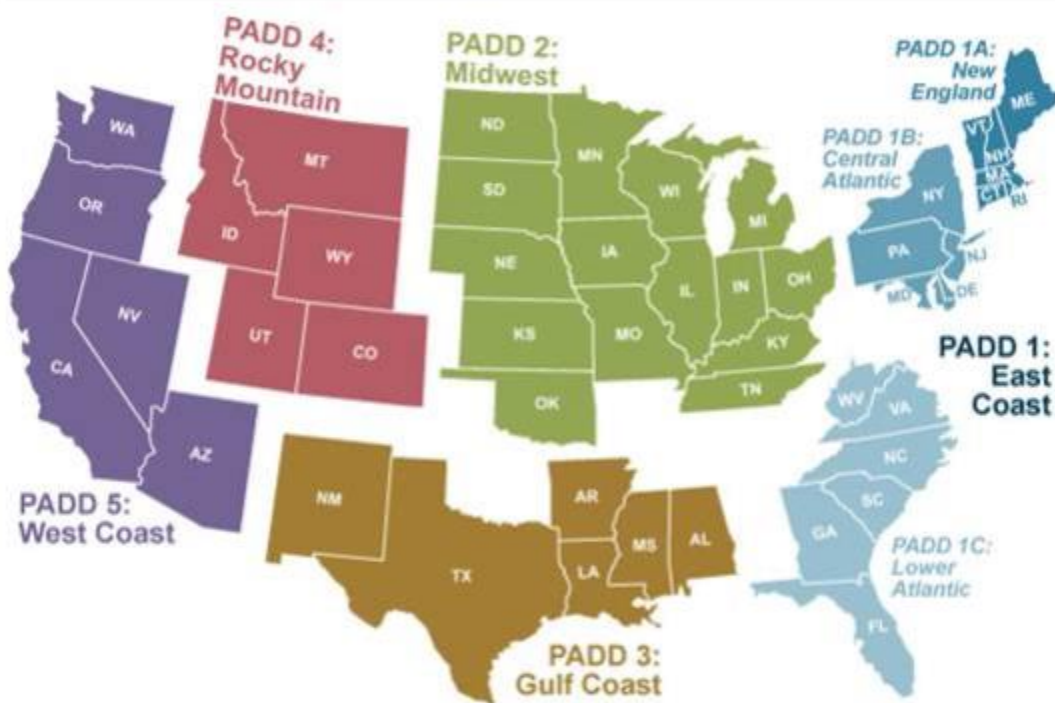

States by PADD region for on-highway diesel

PADD - Petroleum Administration for Defense Districts
U.S. Energy Information Administration Form EIA-888