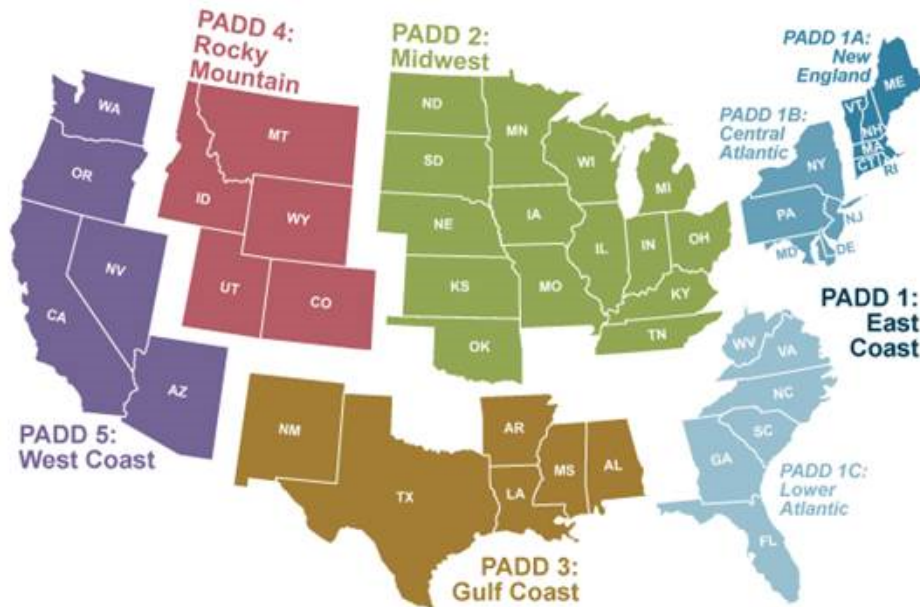

States by PADD region for on-highway diesel

PADD - Petroleum Administration for Defense Districts
U.S. Energy Information Administration Form EIA-888