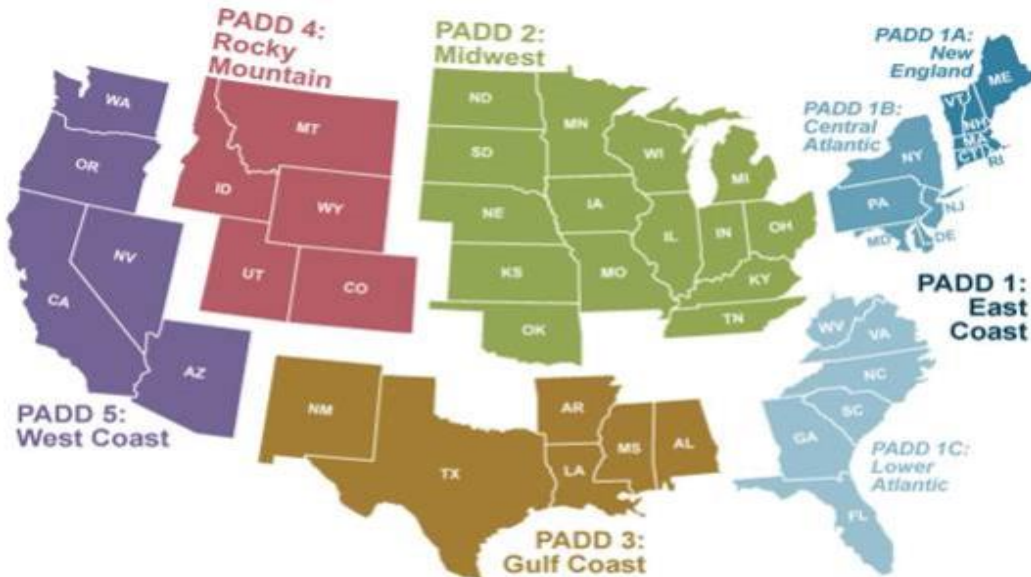

States by PADD region for on-highway diesel

PADD - Petroleum Administration for Defense Districts
U.S. Energy Information Administration Form EIA-888