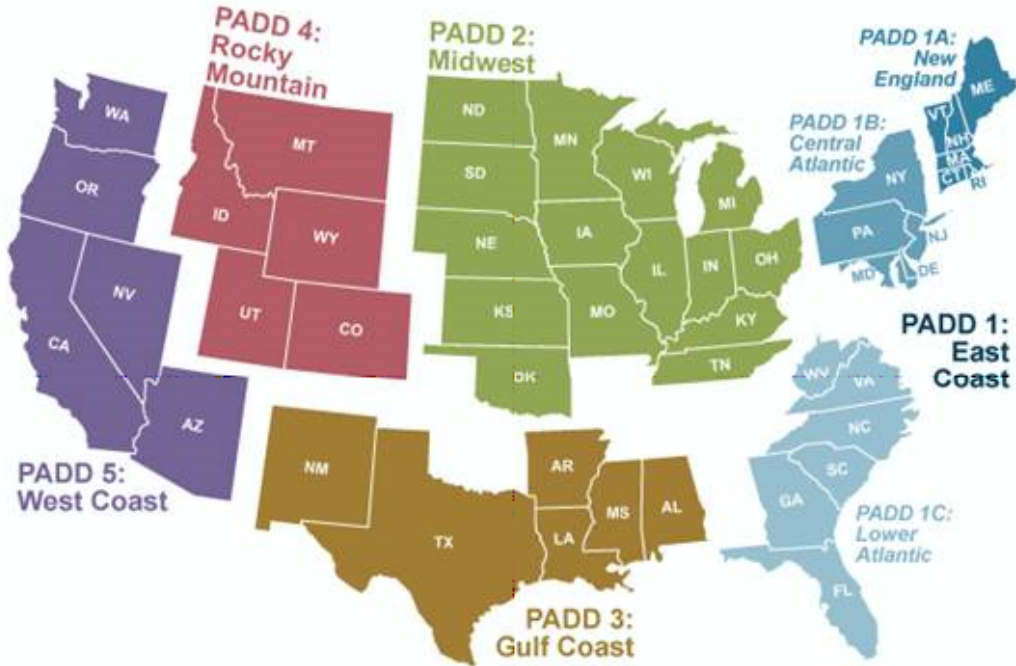

DIESEL FUEL SURCHARGE	11/1/2021	
<i>(Area based on Origination not Destination)</i>		
National Average	27.0%	U.S.
East Coast	27.0%	East Coast (PADD1)
New England	26.0%	New England (PADD1A)
Central Atlantic	28.0%	Central Atlantic (PADD1B)
Lower Atlantic	26.0%	Lower Atlantic (PADD1C)
Midwest	26.0%	Midwest (PADD2)
Gulf Coast	24.5%	Gulf Coast (PADD3)
Rocky Mountain	27.5%	Rocky Mountain (PADD4)
West Coast	32.5%	West Coast (PADD5)
California (Cadiz CA)	36.0%	California

States by PADD region for on-highway diesel

PADD - Petroleum Administration for Defense Districts
U.S. Energy Information Administration Form EIA-888