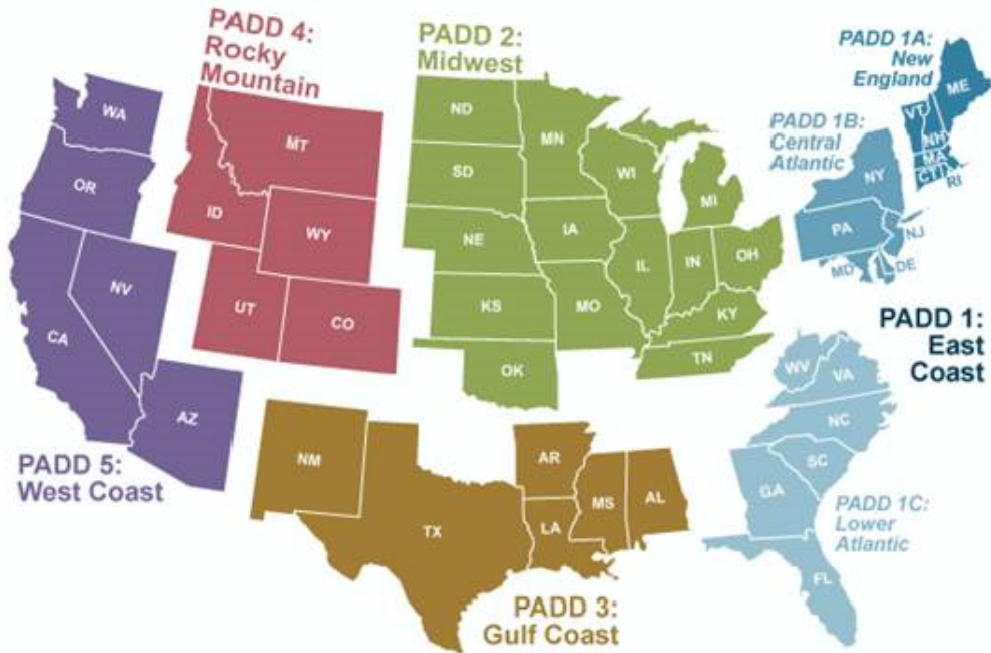

DIESEL FUEL SURCHARGE	5/1/2021
<i>(Area based on Origination not Destination)</i>	
National Average	21.0%
East Coast	20.5%
New England	20.5%
Central Atlantic	22.5%
Lower Atlantic	19.5%
Midwest	20.5%
Gulf Coast	19.0%
Rocky Mountain	22.0%
West Coast	26.5%
California (Cadiz CA)	29.5%

States by PADD region for on-highway diesel

PADD - Petroleum Administration for Defense Districts
U.S. Energy Information Administration Form EIA-888